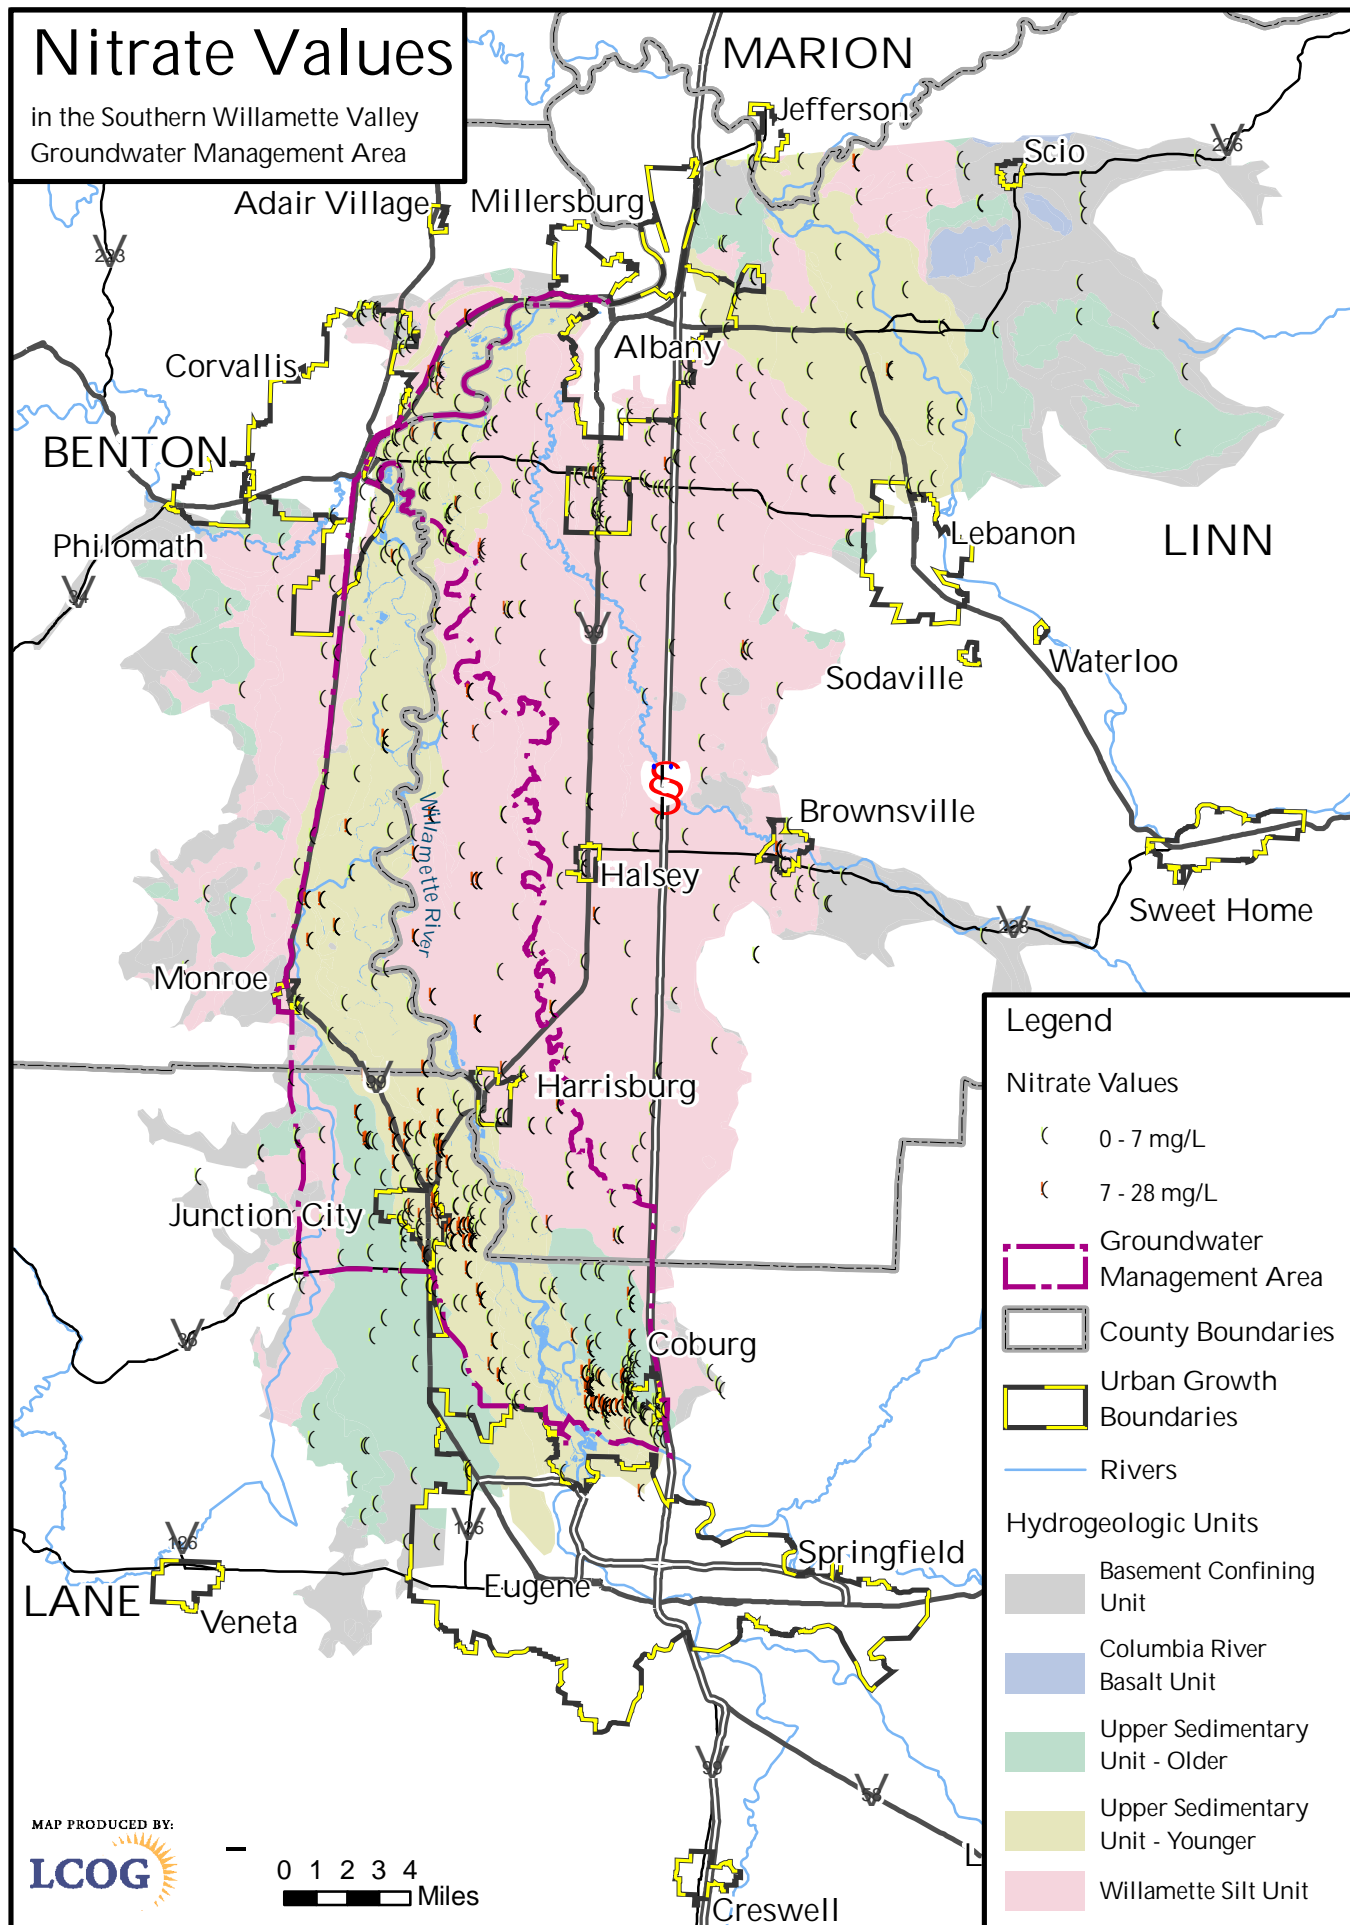

Nitrate Values

in the Southern Willamette Valley
Groundwater Management Area

MAP PRODUCED BY:

0 1 2 3 4
Miles